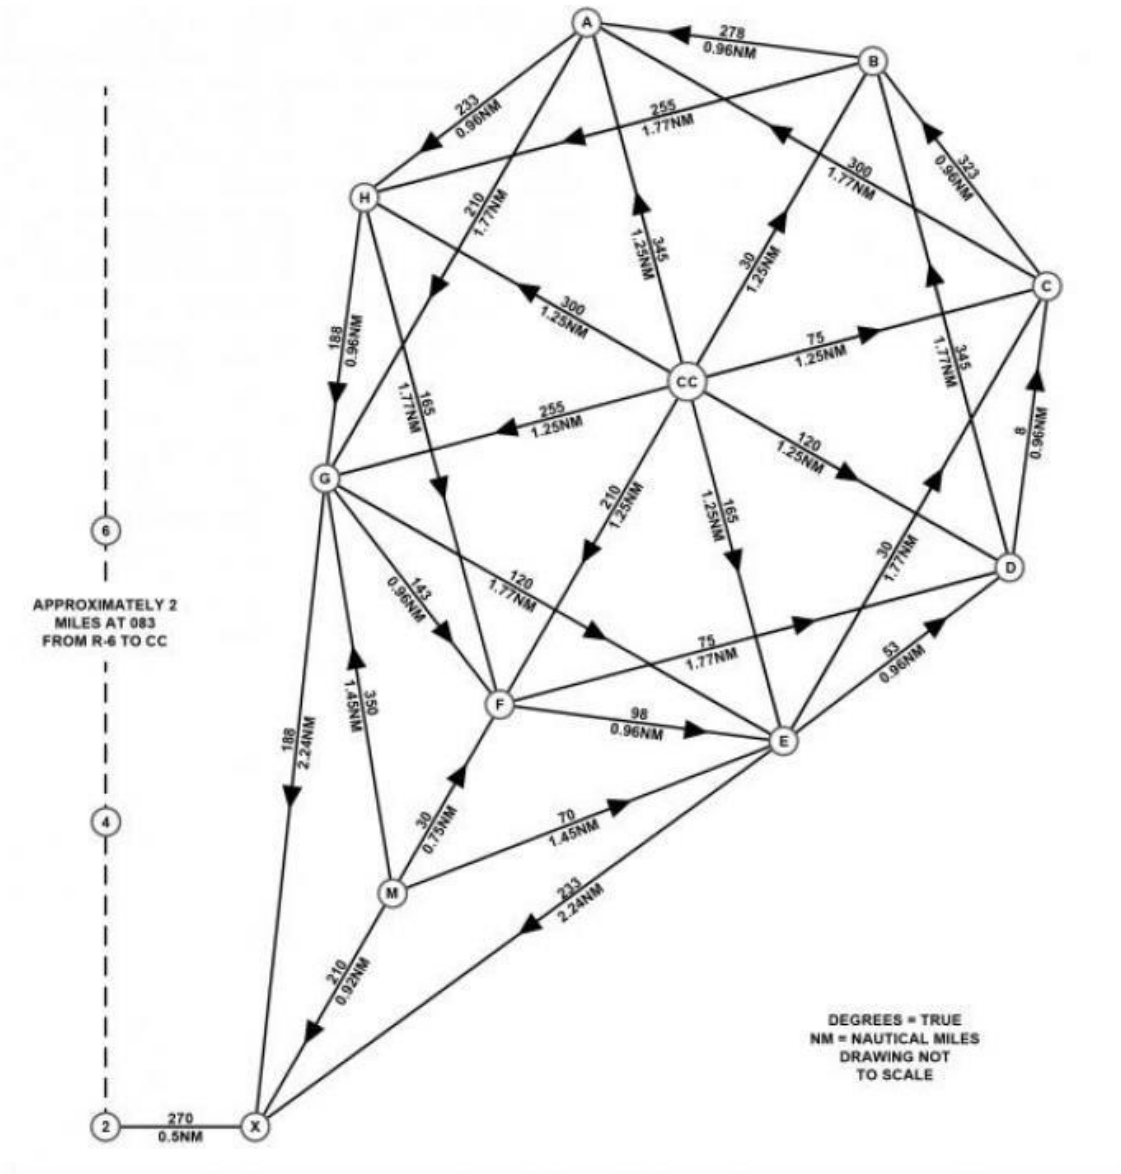

# Appendix 1

**Position of Race Marks**

Mark	Latitude'	Longitude'
A	N 43° 04.252'	W 82° 22.610'
B	N 43° 04.140'	W 82° 21.321'
C	N 43° 03.393'	W 82° 20.544'
D	N 43° 02.419'	W 82° 20.696'
E	N 43° 01.841'	W 82° 21.712'
F	N 43° 01.929'	W 82° 23.046'
G	N 43° 02.714'	W 82° 23.853'
H	N 43° 03.667'	W 82° 23.652'
CC	N 43° 03.015'	W 82° 22.197'
M	N 43° 01.306'	W 82° 23.598'
X	N 43° 00.530'	W 82° 24.266'

Note: Coordinates are approximate. Weather and current may alter their positions