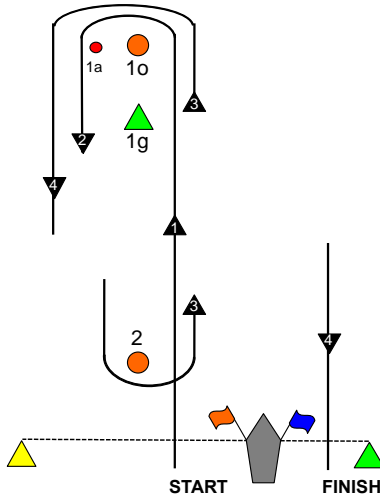

PHRF A0/A1, J/35, PHRF A2, /105
START - 1o - 1a - 2 - 1o - 1a - FINISH
COURSE "LA2"