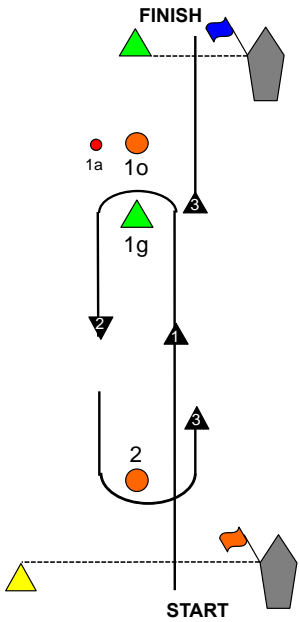

29<sup>th</sup> Annual Leukemia Cup Regatta  
 Sailing Instructions Amendment No. 4  
 Annapolis Windward/Leeward Races

**PHRF A0/A1, J/35, PHRF A2, J/105**  
 START - 1o - 1a - 2 - FINISH  
**COURSE "WA2"**

**PHRF A0/A1, J/35, PHRF A2, /105**  
 START - 1o - 1a - 2 - 1o - 1a - FINISH  
**COURSE "LA2"**

**PHRF A0/A1, J/35, PHRF A2, J/105**  
 START - 1o - 1a - 2 - 1o - 1a - 2 - FINISH  
**COURSE "WA3"**

Figure 1