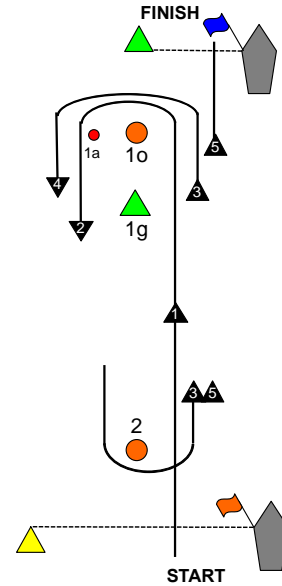

PHRF A0/A1, J/35, PHRF A2, J/105
START - 1o - 1a - 2 - 1o - 1a - 2 - FINISH
COURSE "WA3"

Figure 1