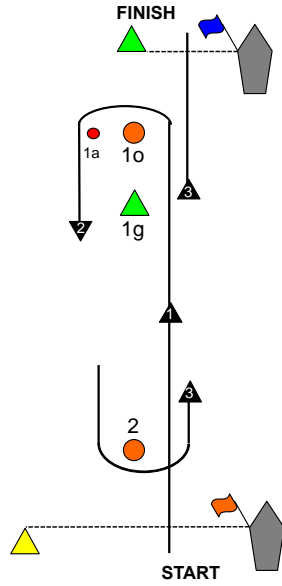

29th Annual Leukemia Cup Regatta
Sailing Instructions Amendment No. 4
Annapolis Windward/Leeward Races

PHRF A0/A1, J/35, PHRF A2, J/105
START - 1o - 1a - 2 - FINISH
COURSE "WA2"