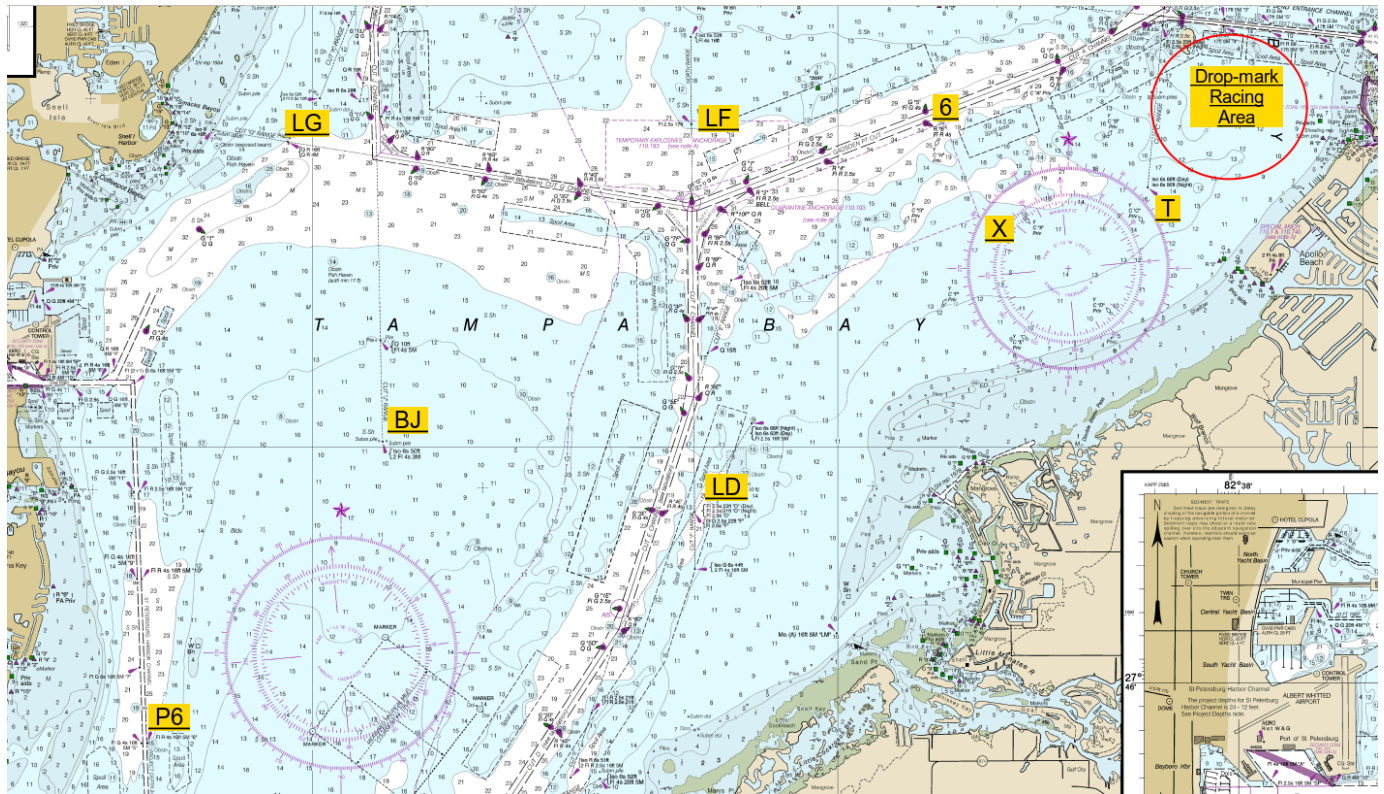

# 57TH ANNUAL GASPARILLA REGATTA

Sponsored by MOUNT GAY RUM

February 25, 2023

Tampa Sailing Squadron, 1250 Apollo Beach Blvd., Apollo Beach, FL

## FIXED-MARK SAILING INSTRUCTIONS ATTACHMENT A COURSE DESCRIPTIONS

Course	Course Description including side to leave each rounding mark	Rated distance
A	Start at X - T(P) - 6(P) - Finish at X	4.3
B	Start at X - LF(P) - LD(P) - Finish at X	9.9
C	Start at X - LF(P) - LG(P) - BJ(P) - Finish at X	15.0
D	Start at X - LF(P) - LG(P) - P6(P) - LD(P) - Finish at X	20.2

Mark	Characteristic	Approx Lat / Lon
X	C Priv "X"	27 46.93 / 082 28.21
T	Iso 6s 88ft (Day)	27 47.19 / 082 27.04
6	Fl R 4s	27 47.73 / 082 29.15

Mark	Characteristic	Approx Lat / Lon
BJ	Iso 6s 50ft 2 Fl 4s 3M	27 45.04 / 082 34.32
LD	Fl 2.5s 23ft (Day) "D"	27 45.20 / 082 30.81
LF	Fl 2.5s 17ft	27 47.72 / 082 31.38
LG	Q R 16ft Q R 4M	27 47.58 / 082 35.22
P6	Fl R 4s 16ft 5M "6"	27 42.50 / 082 36.56