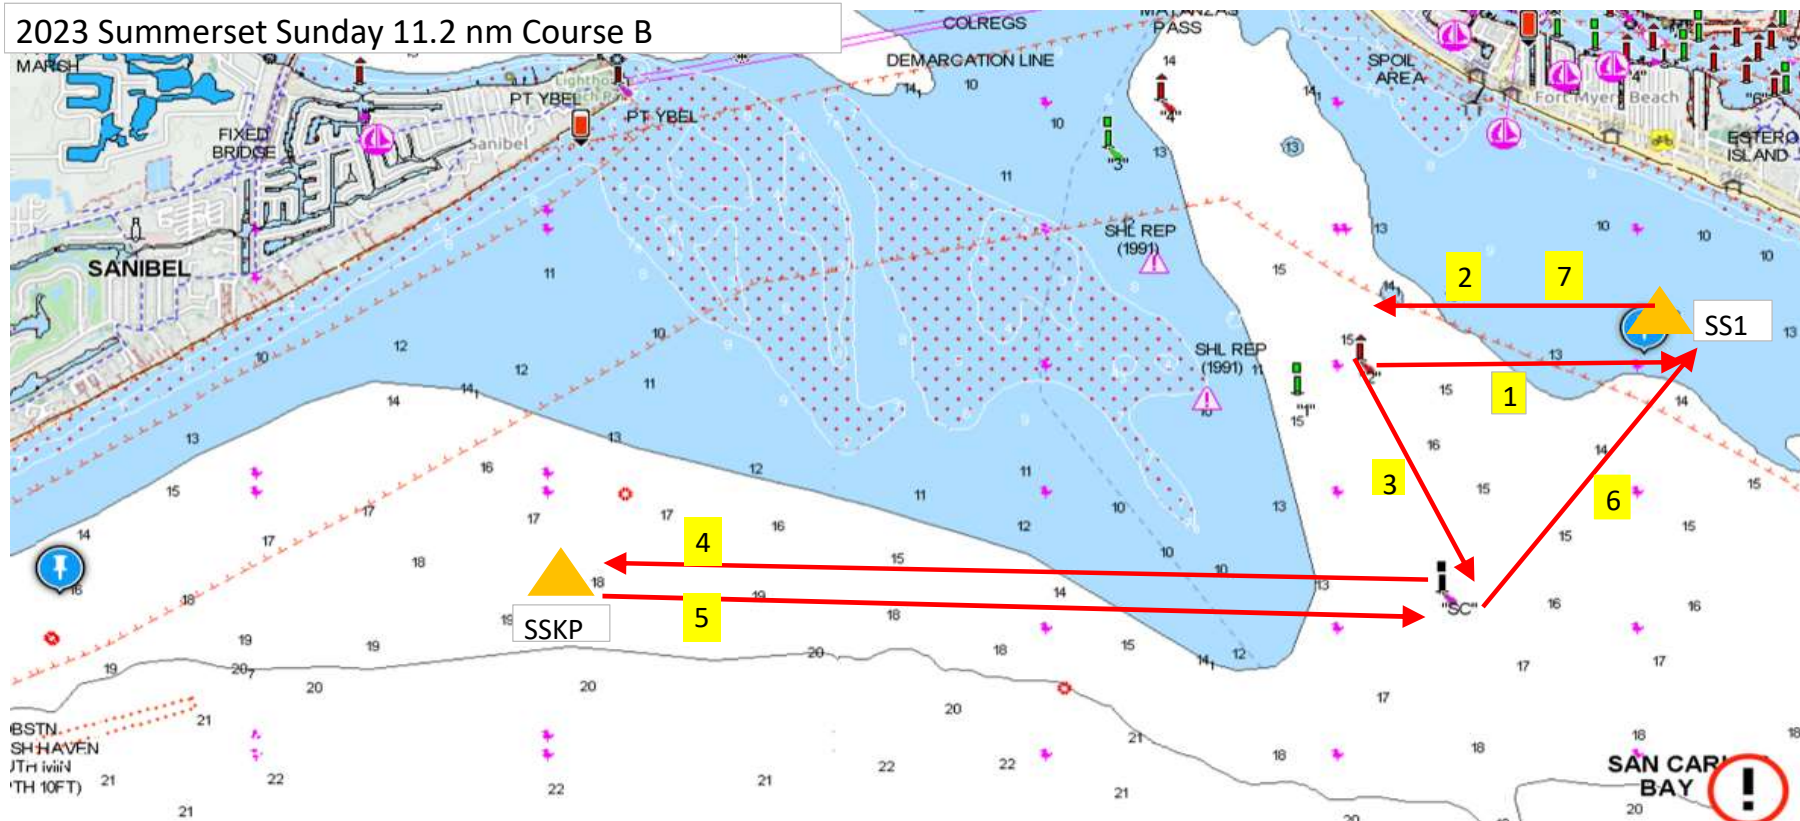

2023 Summerset Sunday 11.2 nm Course B

2023 Sunday 11.2 Course B

Leg	From	To	Round	Bearing	Distance (nm)
1	Start (R2)	SS1	Port	090	1.0
2	SS1	R2	Port	270	1.0
3	R2	SC	Starboard	153	1.0
4	SC	SSKP	Port	270	3.0
5	SSKP	SC	Port	090	3.0
6	SC	SS1	Port	038	1.2
7	SS1	Finish (R2)		301	1.0
Total					11.2

Mark Location

Mark	Long	Lat
Start (R2)	26° 26.065'	81° 57.883'
SS1	26° 26.069'	81° 56.736'
R4	26° 27.115'	81° 58.677'
SC	26° 25.137'	81° 57.548'
SSKP	26° 25.134'	82° 0.891'
Finish (R2)	26° 26.065'	81° 57.883'