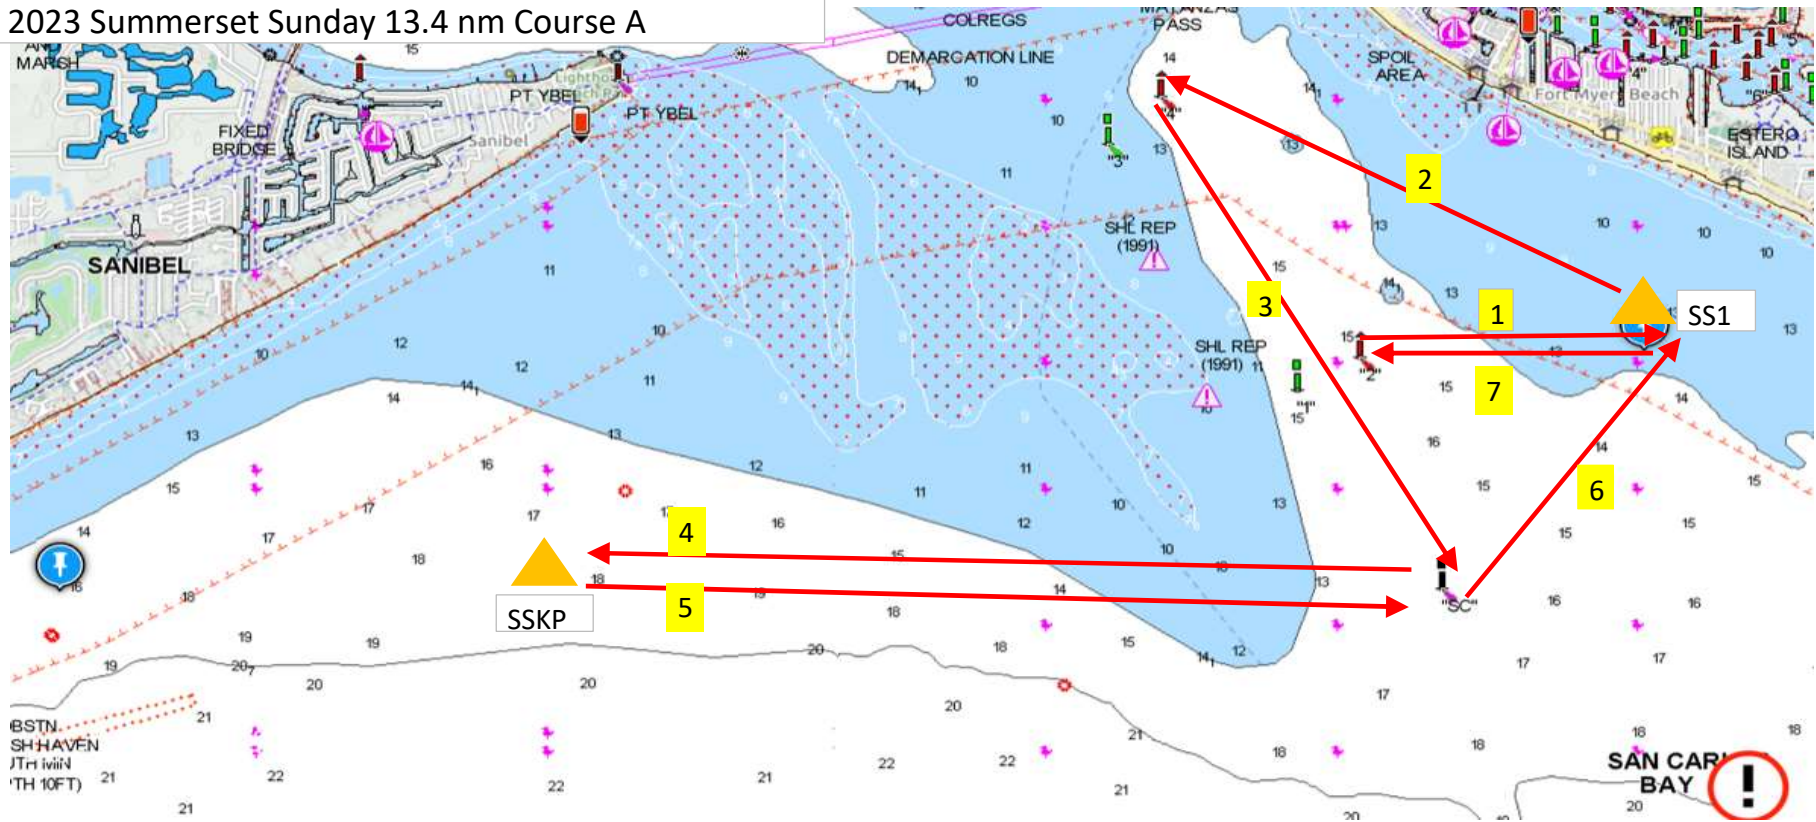

### 2023 Summerset Sunday 13.4 nm Course A

### 2023 Summerset Sunday 13.4 nm Course A

Leg	From	To	Round	Bearing	Distance (nm)
1	Start (R2)	SS1	Port	090	1.0
2	SS1	R4	Port	301	2.0
3	R4	SC	Starboard	153	2.2
4	SC	SSKP	Port	270	3.0
5	SSKP	SC	Port	090	3.0
6	SC	SS1	Port	038	1.2
7	SS1	Finish (R2)		301	1.0
Total					13.4

### Mark Location

Mark	Long	Lat
Start (R2)	26° 26.065'	81° 57.883'
SS1	26° 26.069'	81° 56.736'
R4	26° 27.115'	81° 58.677'
SC	26° 25.137'	81° 57.548'
SSKP	26° 25.134'	82° 0.891'
Finish (R2)	26° 26.065'	81° 57.883'